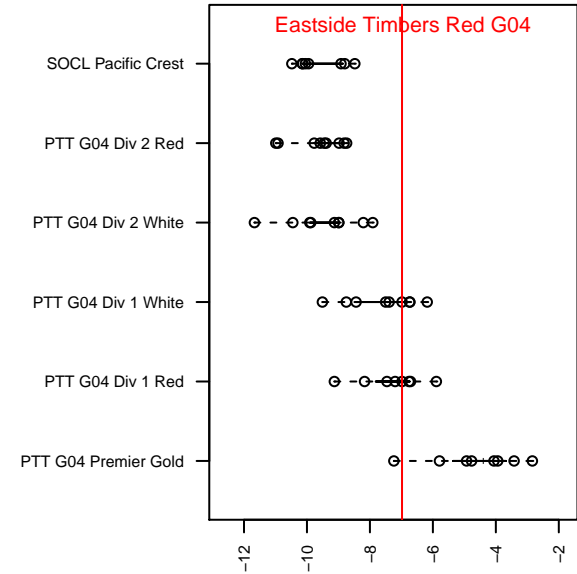

**attack and defense rating
relative to others at age
and all opponents in last 13 months**