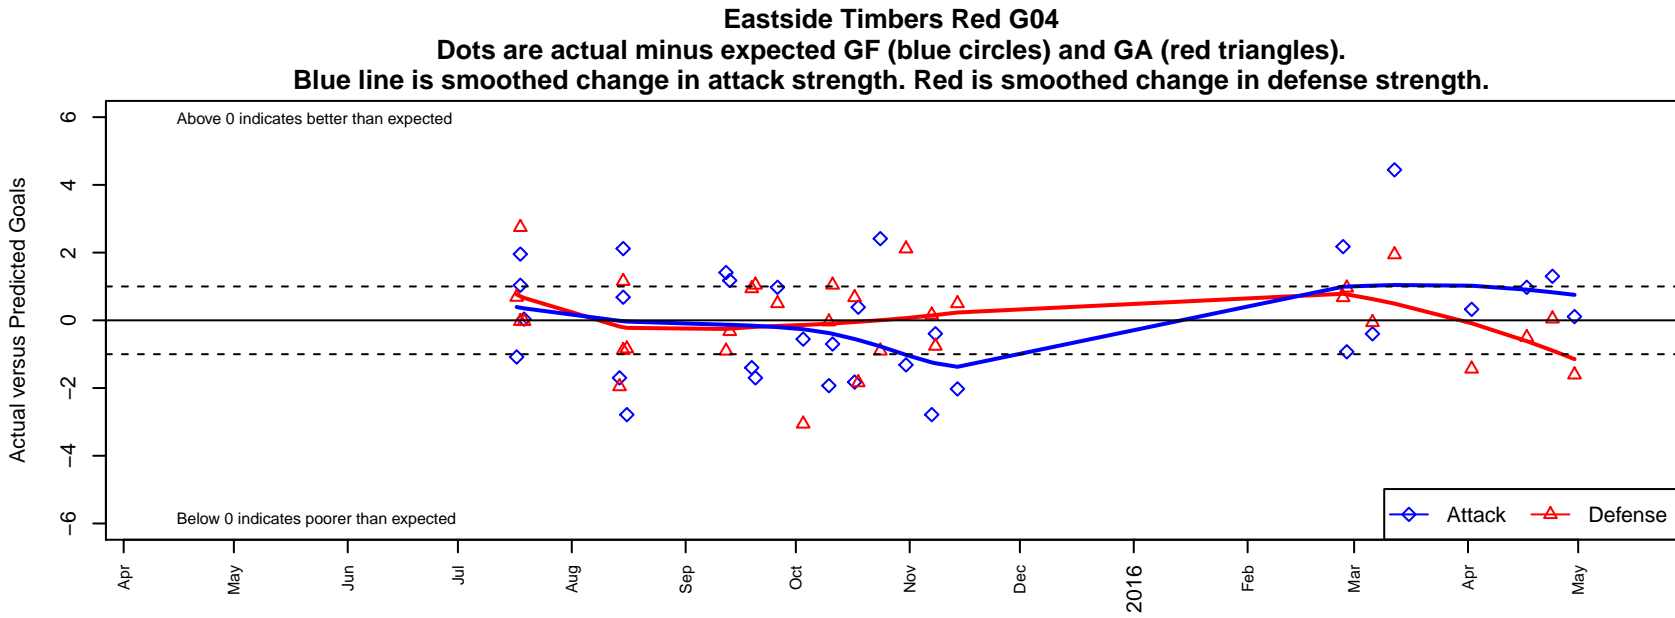

Eastside Timbers Red G04

Eastside Timbers
 Gresham, OR
 G04 total strength=425
 attack=0.51 defense=0.14
 fall league = PTT G04 Div 1 Red
 spr league = Spr OYS G04 Div 1 Red
 notes= adiStars; Swansea

alt names used:
 ET Swansea
 ET 04G Swansea
 Eastside Timbers U11G Swansea
 Eastside Timbers U11G Swansea
 Eastside Timbers U11G Swansea

Venues played:
 2015 Beaverton Cup GU11 Gold
 2015 Mt Hood Challenge U11
 2015 PTT G04 Division 1 Red
 2015 OYS Presidents Cup G04
 2015 Spr OYS G04 Division 1 Red

**attack and defense variance (black dot)
relative to other teams
and top 10 in region**